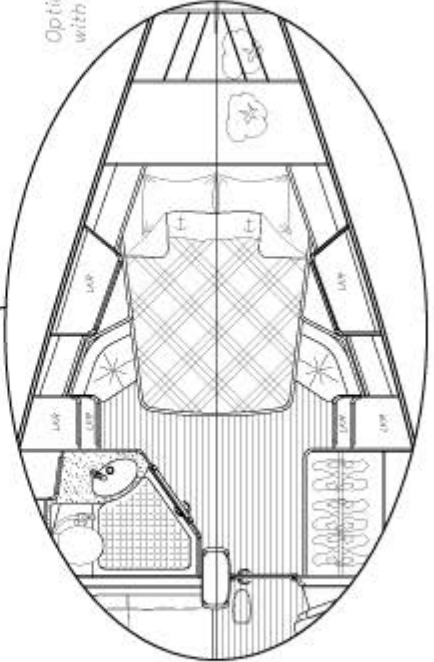

Optional forepeak with double berth

Optional salon with chairs starboard

Najad 511- 511 Aphrodite Line