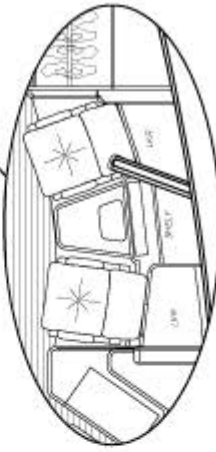

Optional forepeak with double berth

Optional salon with chairs starboard

Najad 511- 511 Aphrodite Line